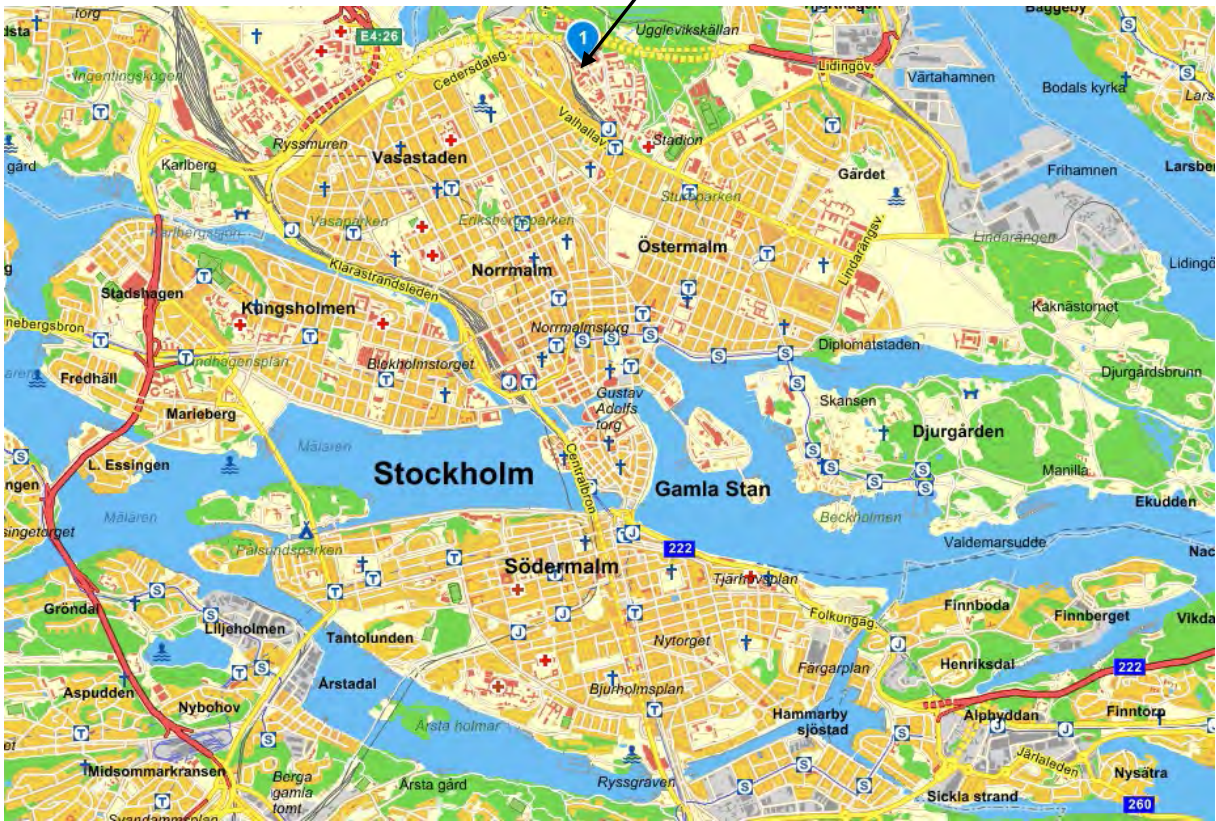

### Subway

Buy a card at the "SL-center" in the basement at the central station or at one of the shops "Pressbyran". See [www.sl.se](http://www.sl.se) for more information. To reach the meeting place at RISE Innventia, at Drottning Kristinas väg 61 by subway from the central station; take the red line towards: Mörby Centrum. Exit at subway station: TEKNISKA HÖGSKOLAN. Exit from subway station towards TEKNISKA HÖGSKOLAN.

# How to find Solar Keymark meeting place in STOCKHOLM March 2019

Map of center of Stockholm:

Meeting place Drottning Kristinas väg 61

Elite Hotel Arcadia

Meeting place Drottning Kristinas väg 61

Subway station