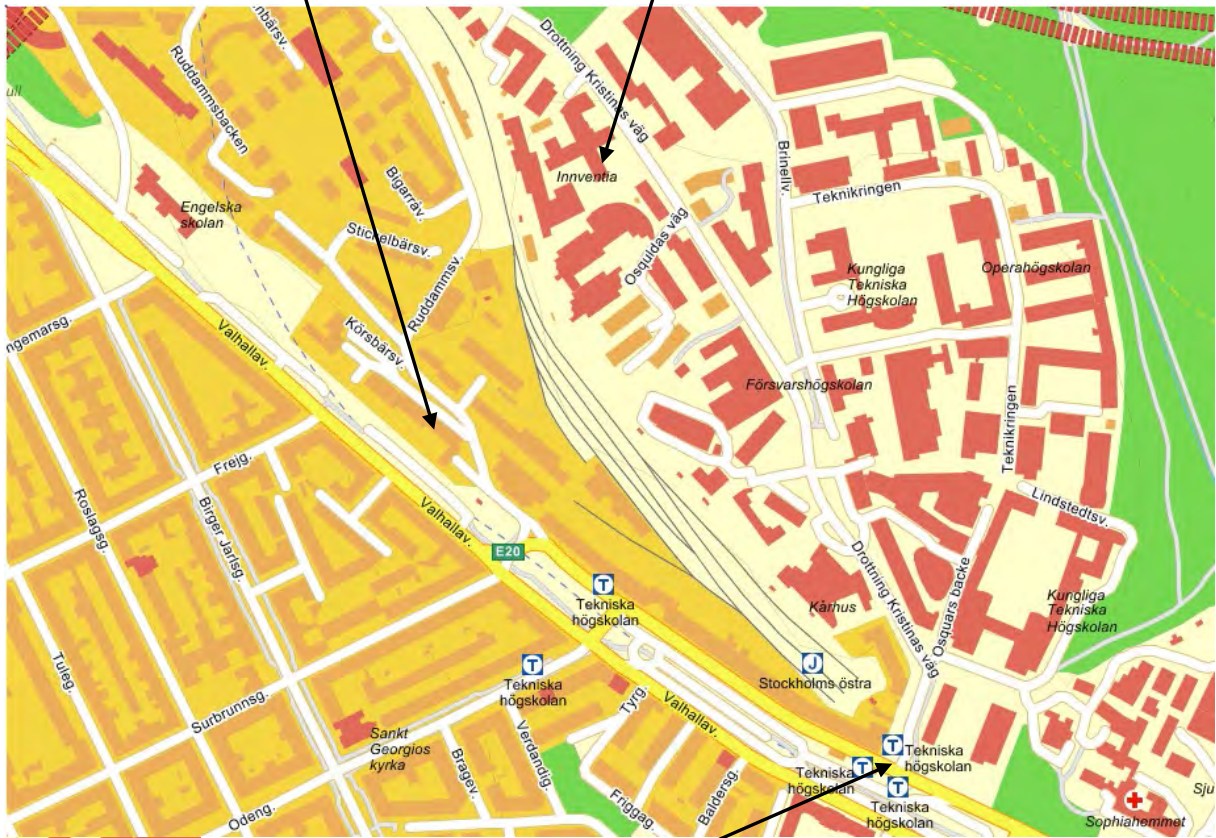

### Subway

Buy a card at the "SL-center" in the basement at the central station or at one of the shops "Pressbyran". See [www.sl.se](http://www.sl.se) for more information. To reach the meeting place at RISE Innventia, at Drottning Kristinas väg 61 by subway from the central station; take the red line towards: Mörby Centrum. Exit at subway station: TEKNISKA HÖGSKOLAN. Exit from subway station towards TEKNISKA HÖGSKOLAN.

# How to find Solar Keymark meeting place in STOCKHOLM March 2019

Map of center of Stockholm:

Meeting place Drottning Kristinas väg 61

Elite Hotel Arcadia

Meeting place Drottning Kristinas väg 61

Subway station